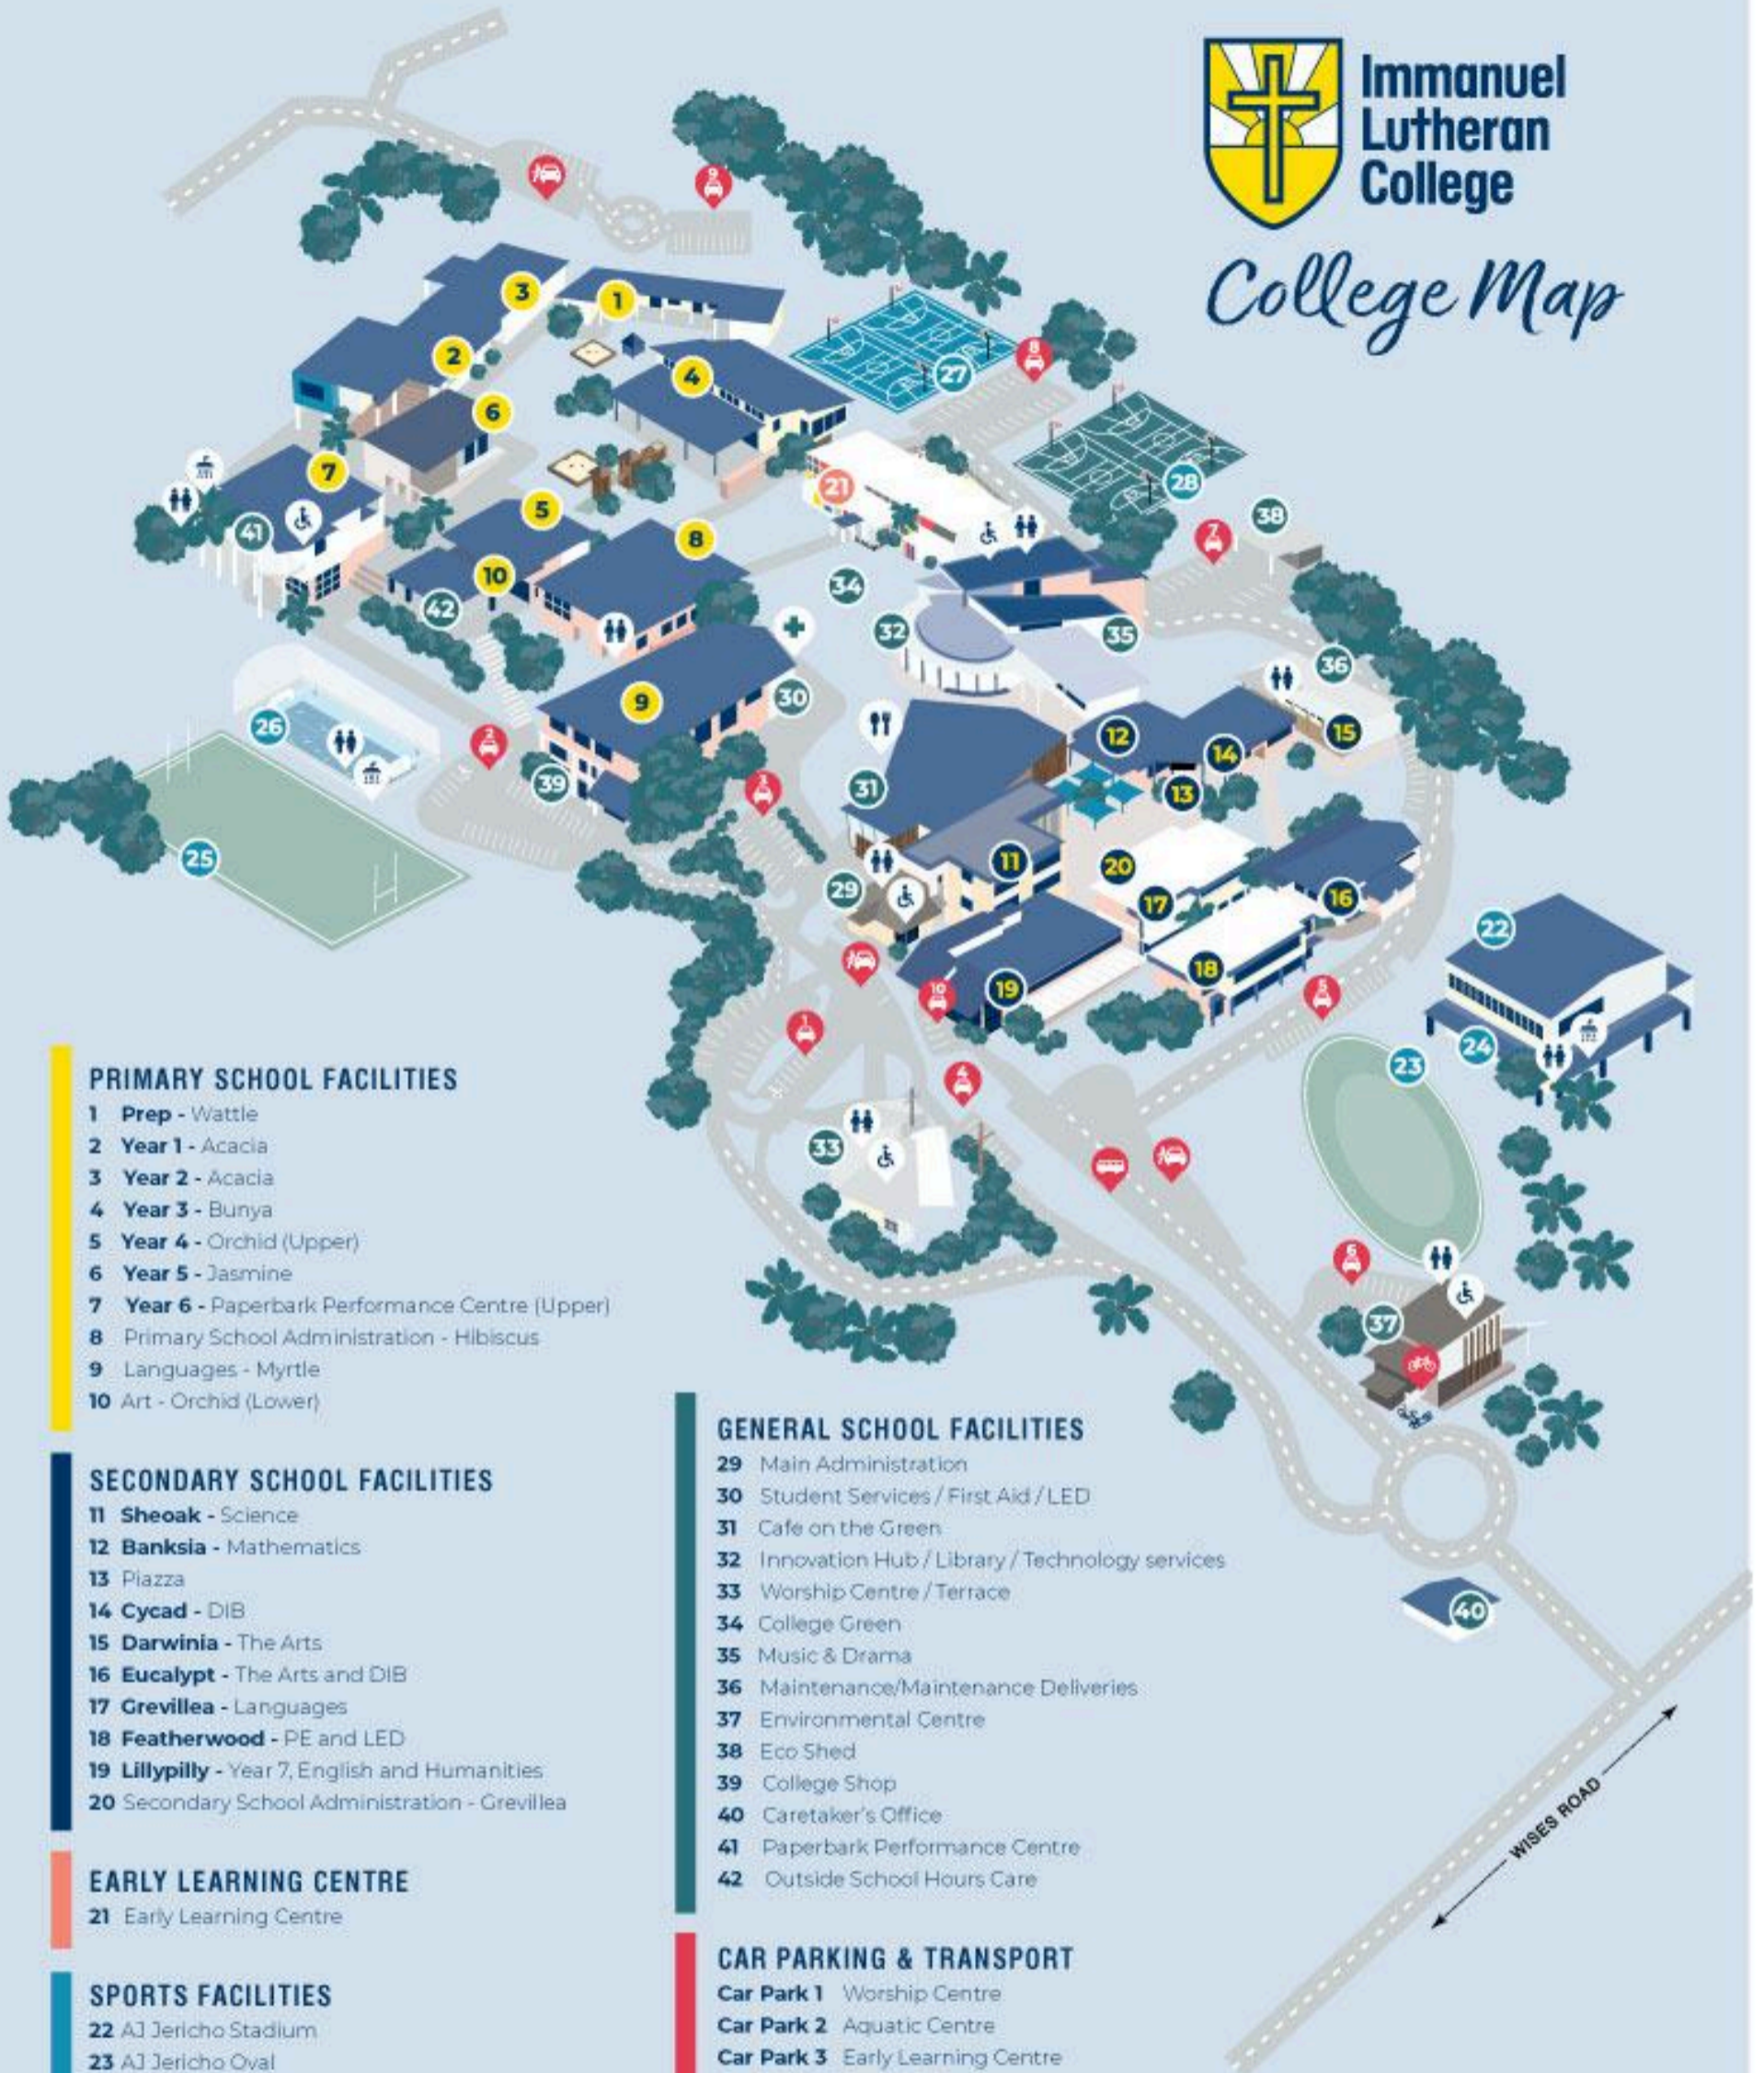

**Immanuel
Lutheran
College**

College Map

PRIMARY SCHOOL FACILITIES

- 1 **Prep** - Wattle
- 2 **Year 1** - Acacia
- 3 **Year 2** - Acacia
- 4 **Year 3** - Bunya
- 5 **Year 4** - Orchid (Upper)
- 6 **Year 5** - Jasmine
- 7 **Year 6** - Paperbark Performance Centre (Upper)
- 8 Primary School Administration - Hibiscus
- 9 Languages - Myrtle
- 10 Art - Orchid (Lower)

EARLY LEARNING CENTRE

- 21 Early Learning Centre

SPORTS FACILITIES

- 22 AJ Jericho Stadium
- 23 AJ Jericho Oval
- 24 Dance Studio
- 25 Main Oval
- 26 Aquatic Centre
- 27 Multipurpose Courts (Blue)
- 28 Multipurpose Courts (Green)

GENERAL SCHOOL FACILITIES

- 29 Main Administration
- 30 Student Services / First Aid / LED
- 31 Cafe on the Green
- 32 Innovation Hub / Library / Technology services
- 33 Worship Centre / Terrace
- 34 College Green
- 35 Music & Drama
- 36 Maintenance/Maintenance Deliveries
- 37 Environmental Centre
- 38 Eco Shed
- 39 College Shop
- 40 Caretaker's Office
- 41 Paperbark Performance Centre
- 42 Outside School Hours Care

CAR PARKING & TRANSPORT

- Car Park 1** Worship Centre
- Car Park 2** Aquatic Centre
- Car Park 3** Early Learning Centre
- Car Park 4** Forest Drive
- Car Park 5** AJ Jericho Stadium
- Car Park 6** Environmental Centre Parking
- Car Park 7** Maintenance/Contractors
- Car Park 8** Early Learning Staff
- Car Park 9** Rim Road
- Car Park 10** Exec Parking
- Bike Rack
- Drop & Go
- Bus Pick Up